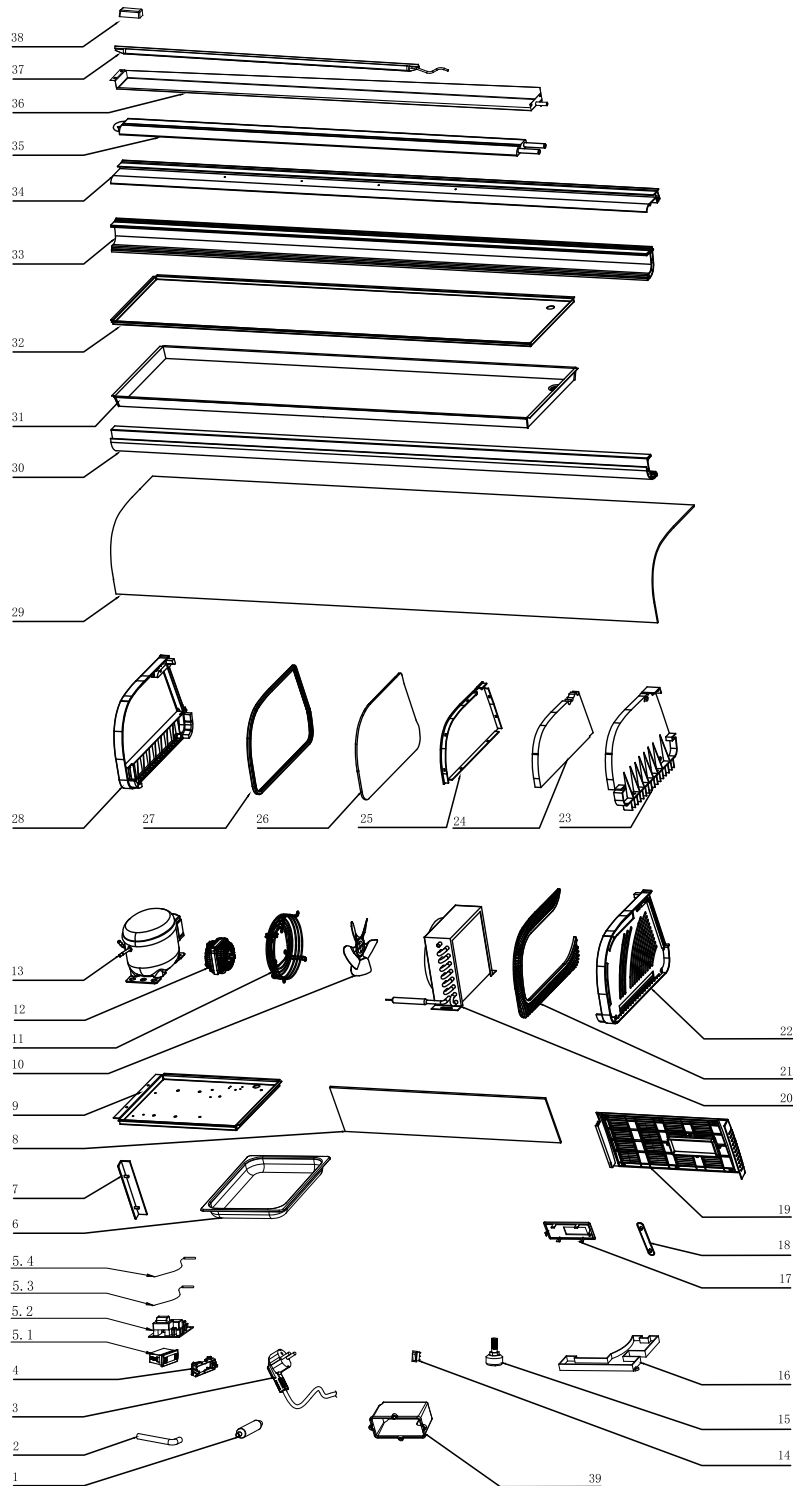

# Parts Breakdown

Model RS-CN-0052-S 39997

# Parts Breakdown

## Model RS-CN-0052-S 39997

Item No.	Description	Position	Item No.	Description	Position	Item No.	Description	Position
60144	Dry Filter for 39997	1	30597	Switch for 39997	14	67366	Glass Silica Ring for 39997	27
60105	Water Discharge Pipe for 39997	2	60181	Adjustable Feet for 39997	15	67367	Bracing Piece of Rack for 39997	28
30621	Power Cord for 39997	3	60139	Water Receiver for 39997	16	60353	Curved Glass for 39997	29
60125	Digital Controller Holder for 39997	4	67357	Switch Panel for 39997	17	67376	Front Pillar for 39997	30
67773	Digital Controller Complete for 39997	5	60088	Handle for 39997	18	60153	Foam Material for 39997	31
60178	1/2 GN Pan for 39997	6	67358	Rear Plastic Panel for 39997	19	60154	Bottom Panel for 39997	32
67354	Finger Clamp of Glass for 39997	7	67359	Condenser for 39997	20	67377	Rear Pillar for 39997	33
67375	Door Glass for 39997	8	67360	Decorating Plate for 39997	21	67378	Upper Pillar for 39997	34
67355	Bottom Panel of Compressor for 39997	9	67361	Left Plastic Panel for 39997	22	67379	Top Evaporator for 39997	35
60640	Fan Blade for 39997	10	67362	Middle Separator for 39997	23	67380	Top Water Tray for 39997	36
67356	Fan Motor Cover for 39997	11	67363	Foam of Middle Separator for 39997	24	30818	LED Light for 39997	37
71522	Evaporator Fan Motor for 39997	12	67364	Cover of Middle Separator for 39997	25	30774	LED Power for 39997	38
30615	Compressor for 39997	13	67365	Side Glass for 39997	26	67374	Insulated Panel for 39997	39